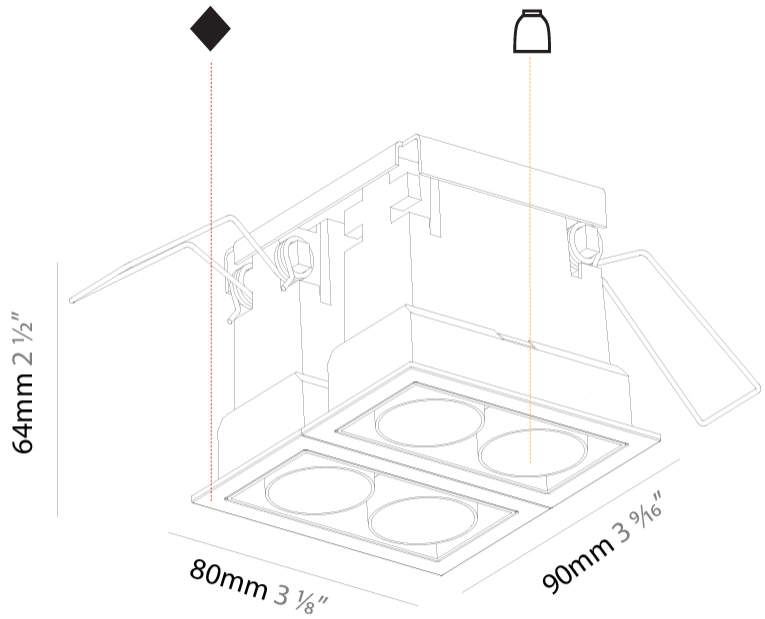

GENERAL

Series: Magiq
 Subseries: Magiq 2x2 Cell
 Brand: Prolicht
 Division: Architectural
 Mounting Type: Recessed
 Mounting Location: Ceiling
 Subcategory: Downlight

PHYSICAL

Shape: Square
 Length (mm): 90
 Length (in): 3 ⁹/₁₆
 Width (mm): 80
 Width (in): 3 ¹/₈
 Height (mm): 64
 Height (in): 2 ¹/₂
 Ceiling Thickness (mm): 10 / 12.5 / 15 / 25 / 30
 Ceiling Thickness (in): 3/8 or 1/2 or 9/16 or 1 or 1 3/16
 Min. Recessing Depth (mm): 100
 Min. Recessing Depth (in): 3 ¹⁵/₁₆
 Light Distribution: Downlight
 Weight (kg): 0.323
 Weight (lbs): 0.71
 Fixture Finish: SSR / BKV / CWI / CRY / HAB / LAG / UFT / ITA / RUA / RUR / MIC / FTG / MYG / TWT / LOD / PUS / FRO / FUP / KIA / POP / BLS / SPG / MEY / GOH / GUM / CHC / COM / ABZ / JAG / OBR / MOS / ROR
 Holder Finish: WHI / BLK
 Fixture Material: Aluminum Die Cast
 Cut-out Measurements: 73mm / 2 7/8" x 83mm / 3 1/4"

OPTICAL

Reflector: 8 / 18 / 34

RATINGS AND CERTIFICATIONS

Certified By: CSA Certified to UL and CSA Standards
 IP rating: IP20

100mm
3 15/16"

10 - 30 mm
3/8" - 1 3/16"

73mm x 83mm
2 7/8" x 3 1/4"

MAGIQ 2X2 CELL RECESSED

GENERAL

Series: Magiq
Subseries: Magiq 2x2 Cell Korona
Brand: Prolicht
Division: Architectural
Mounting Type: Recessed
Mounting Location: Ceiling
Subcategory: Downlight

PHYSICAL

Shape: Square
Length (mm): 80
Length (in): 3 1/8
Width (mm): 90
Width (in): 3 9/16
Height (mm): 64
Height (in): 2 1/2
Ceiling Thickness (mm): 10 / 12.5 / 15 / 25 / 30
Ceiling Thickness (in): 3/8 or 1/2 or 9/16 or 1 or 1 3/16
Min. Recessing Depth (mm): 100
Min. Recessing Depth (in): 3 15/16
Light Distribution: Downlight
Weight (kg): 0.265
Weight (lbs): 0.58
Fixture Finish: SSR / BKV / CWI / CRY / HAB / LAG / UFT / ITA / RUA / RUR / MIC / FTG / MYG / TWT / LOD / PUS / FRO / FUP / KIA / POP / BLS / SPG / MEY / GOH / GUM / CHC / COM / ABZ / JAG / OBR / MOS / ROR
Holder Finish: WHI / BLK
Fixture Material: Aluminum Die Cast
Cut-out Measurements: 73mm / 2 7/8" x 38mm / 1 1/2"