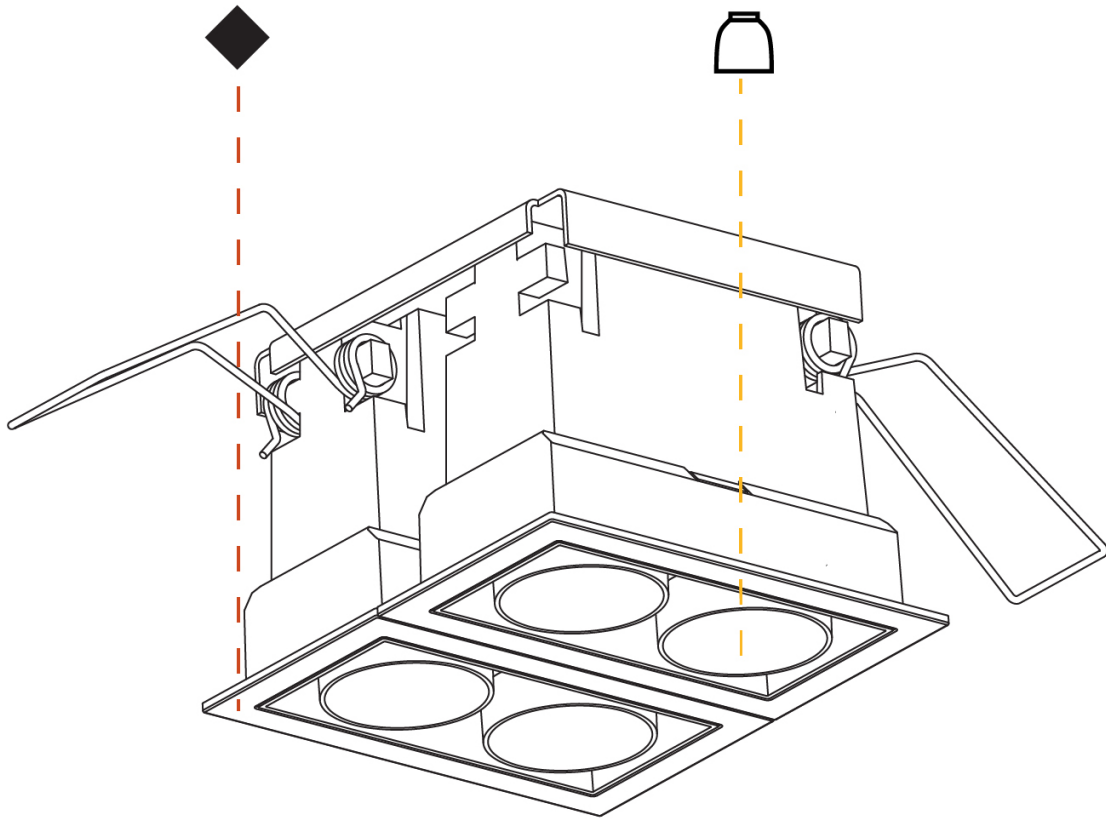

MAGIQ 2X2 CELL RECESSED

A35633-

PROJECT _____

TYPE _____

SPECIFIER _____

QUANTITY _____

DATE _____

A