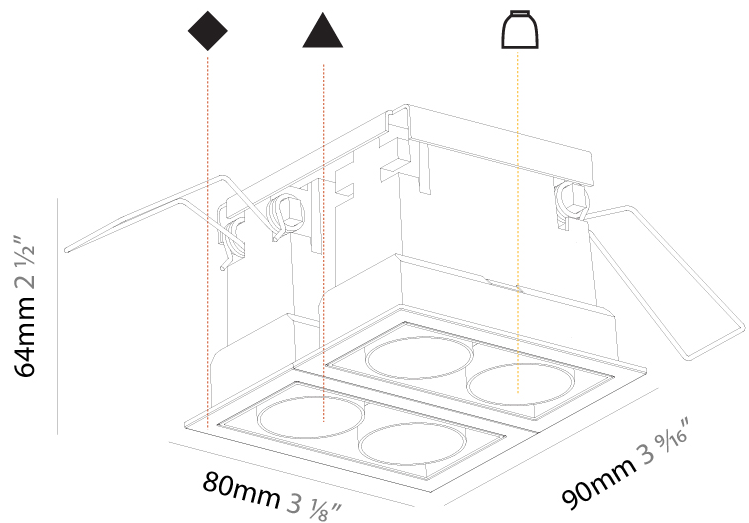

PHYSICAL

Shape: Square
Length (mm): 80
Length (in): 3 1/8
Width (mm): 90
Width (in): 3 9/16
Height (mm): 64
Height (in): 2 1/2
Ceiling Thickness (mm): 10 / 12.5 / 15 / 25 / 30
Ceiling Thickness (in): 3/8 or 1/2 or 9/16 or 1 or 1 3/16
Min. Recessing Depth (mm): 100
Min. Recessing Depth (in): 3 15/16
Light Distribution: Downlight
Weight (kg): 0.265
Weight (lbs): 0.58
Fixture Finish: SSR / BKV / CWI / CRY / HAB / LAG / UFT / ITA / RUA / RUR / MIC / FTG / MYG / TWT / LOD / PUS / FRO / FUP / KIA / POP / BLS / SPG / MEY / GOH / GUM / CHC / COM / ABZ / JAG / OBR / MOS / ROR
Holder Finish: WHI / BLK
Fixture Material: Aluminum Die Cast
Cut-out Measurements: 73mm / 2 7/8" x 38mm / 1 1/2"

ELECTRICAL

Lamp Type: LED (Zhaga Standard)
Input Wattage (W): 17.8
Total Output Wattage (W): 13
Dimming: Tri-Mode (Non-Dimming and Phase Dimming (120Vac only) and 0-10V Dimming)
Driver Included: No
Driver Location: Recessed Housing
Driver Type: Constant Current - Universal
Driver Class: Class 2
Housing: See components
Input Voltage (V): 120 - 277
Constant Current (MA): 1050

LED

Number of LEDs: 4
Color Temperature (°K): 2700 / 3000 / 3500 / 4000
Max. Delivered Lumen (lm): Max 880
Nominal Lumen (lm): 880 / 960 / 980 / 1000
CRI: >90 CRI
Lamp Life (hrs): 50000

OPTICAL

Reflector: 8 / 18 / 34

RATINGS AND CERTIFICATIONS

Certified By: CSA Certified to UL and CSA Standards
IP rating: IP20